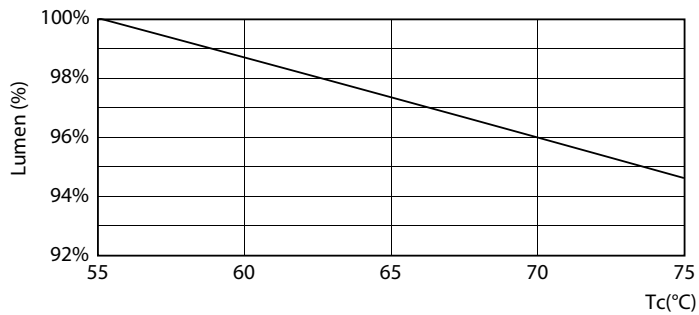

Product data

General Information		Starting Time (Nom)	
Cap-Base	G13 [Medium Bi-Pin Fluorescent]		0.5 s
EU RoHS compliant	Yes	Warm Up Time to 60% Light (Nom)	0.5 s
Nominal Lifetime (Nom)	20000 h	Power Factor (Nom)	0.5
Switching Cycle	50000X	Voltage (Nom)	220-240 V
Flux measurement reference	Sphere		
Light Technical		Temperature	
Color Code	840 [CCT of 4000K]	T-Ambient (Max)	45 °C
Beam Angle (Nom)	240 °	T-Ambient (Min)	-20 °C
Luminous Flux (Nom)	1600 lm	T-Storage (Max)	65 °C
Color Designation	Cool White (CW)	T-Storage (Min)	-40 °C
Correlated Color Temperature (Nom)	4000 K	T-Case Maximum (Nom)	55 °C
Luminous Efficacy (rated) (Nom)	100.00 lm/W		
Color Consistency	<6	Controls and Dimming	
Color Rendering Index (Nom)	80	Dimmable	No
LLMF At End Of Nominal Lifetime (Nom)	70 %		
Operating and Electrical		Mechanical and Housing	
Input Frequency	50 to 60 Hz	Bulb Finish	Frosted
Power (Nom)	16 W	Bulb Material	Glass
Lamp Current (Nom)	134 mA	Product Length	1200 mm
		Bulb Shape	Tube, single-ended

Ecofit Ledtubes T8

Photometric data

LEDtube ECO SLR 16W G13 1600lm 840-POC

Lifetime

LEDtube ECO SLR 16W 20K FailureRate-LED

LEDtube 20K-LED

LEDtube ECO SLR 8W 20K LumenVsTc-LMP

LEDtube 20K-LMP