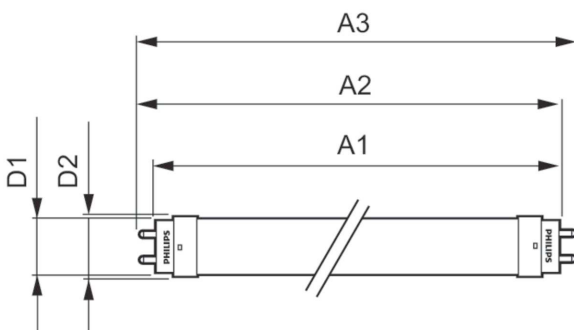

Product data

General Information		Starting Time (Nom)	
Cap-Base	G13 [Medium Bi-Pin Fluorescent]		0.5 s
EU RoHS compliant	Yes	Warm Up Time to 60% Light (Nom)	0.5 s
Nominal Lifetime (Nom)	20000 h	Power Factor (Nom)	0.5
Switching Cycle	50000X	Voltage (Nom)	220-240 V
Flux measurement reference	Sphere		
Light Technical		Temperature	
Color Code	840 [CCT of 4000K]	T-Ambient (Max)	45 °C
Beam Angle (Nom)	240 °	T-Ambient (Min)	-20 °C
Luminous Flux (Nom)	1600 lm	T-Storage (Max)	65 °C
Color Designation	Cool White (CW)	T-Storage (Min)	-40 °C
Correlated Color Temperature (Nom)	4000 K	T-Case Maximum (Nom)	55 °C
Luminous Efficacy (rated) (Nom)	100.00 lm/W		
Color Consistency	<6	Controls and Dimming	
Color Rendering Index (Nom)	80	Dimmable	No
LLMF At End Of Nominal Lifetime (Nom)	70 %		
Operating and Electrical		Mechanical and Housing	
Input Frequency	50 to 60 Hz	Bulb Finish	Frosted
Power (Nom)	16 W	Bulb Material	Glass
Lamp Current (Nom)	134 mA	Product Length	1200 mm
		Bulb Shape	Tube, single-ended

Product Data

Full product code	871951440371000
-------------------	-----------------

Order product name	Ecofit LEDtube 1200mm 16W 840 T8
EAN/UPC - Product	8719514403710
Order code	929003130502
Numerator - Quantity Per Pack	1
Numerator - Packs per outer box	20
Material Nr. (12NC)	929003130502
Net Weight (Piece)	0.215 kg

Dimensional drawing

T8 1200mm 220-240V 16-W 1600lm 4000K

Product	D1	D2	A1	A2	A3
Ecofit LEDtube 1200mm 16W 840 T8	25.7 mm	28 mm	1198 mm	1205 mm	1212 mm

Photometric data

LEDtube ECO SLR 8W G13 800lm-LDD

LEDtube ECO SLR 16W G13 1600lm 840-GUL