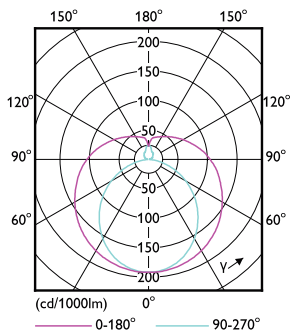

Product data

General Information		Starting Time (Nom)	
Cap-Base	G13 [Medium Bi-Pin Fluorescent]		0.5 s
EU RoHS compliant	Yes	Warm Up Time to 60% Light (Nom)	0.5 s
Nominal Lifetime (Nom)	20000 h	Power Factor (Nom)	0.5
Switching Cycle	50000X	Voltage (Nom)	220-240 V
Flux measurement reference	Sphere		
Light Technical		Temperature	
Color Code	840 [CCT of 4000K]	T-Ambient (Max)	45 °C
Beam Angle (Nom)	240 °	T-Ambient (Min)	-20 °C
Luminous Flux (Nom)	1600 lm	T-Storage (Max)	65 °C
Color Designation	Cool White (CW)	T-Storage (Min)	-40 °C
Correlated Color Temperature (Nom)	4000 K	T-Case Maximum (Nom)	55 °C
Luminous Efficacy (rated) (Nom)	100.00 lm/W		
Color Consistency	<6	Controls and Dimming	
Color Rendering Index (Nom)	80	Dimmable	No
LLMF At End Of Nominal Lifetime (Nom)	70 %		
Operating and Electrical		Mechanical and Housing	
Input Frequency	50 to 60 Hz	Bulb Finish	Frosted
Power (Nom)	16 W	Bulb Material	Glass
Lamp Current (Nom)	134 mA	Product Length	1200 mm
		Bulb Shape	Tube, single-ended

Dimensional drawing

T8 1200mm 220-240V 16-W 1600lm 4000K

Product	D1	D2	A1	A2	A3
Ecofit LEDtube 1200mm 16W 840 T8	25.7 mm	28 mm	1198 mm	1205 mm	1212 mm

Photometric data

LEDtube ECO SLR 8W G13 800lm-LDD

LEDtube ECO SLR 16W G13 1600lm 840-GUL