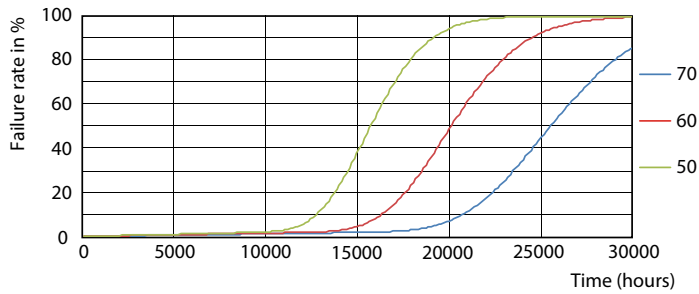

Ecofit Ledtubes T8

Photometric data

Lifetime

LEDtube 20K-LMP