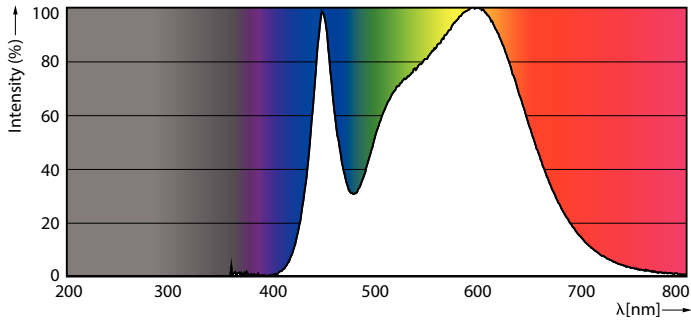

Product data

General Information		Starting Time (Nom)	
Cap-Base	G13 [Medium Bi-Pin Fluorescent]		0.5 s
EU RoHS compliant	Yes	Warm Up Time to 60% Light (Nom)	0.5 s
Nominal Lifetime (Nom)	20000 h	Power Factor (Nom)	0.5
Switching Cycle	50000X	Voltage (Nom)	220-240 V
Flux measurement reference	Sphere		
Light Technical		Temperature	
Color Code	840 [CCT of 4000K]	T-Ambient (Max)	45 °C
Beam Angle (Nom)	240 °	T-Ambient (Min)	-20 °C
Luminous Flux (Nom)	1600 lm	T-Storage (Max)	65 °C
Color Designation	Cool White (CW)	T-Storage (Min)	-40 °C
Correlated Color Temperature (Nom)	4000 K	T-Case Maximum (Nom)	55 °C
Luminous Efficacy (rated) (Nom)	100.00 lm/W		
Color Consistency	<6	Controls and Dimming	
Color Rendering Index (Nom)	80	Dimmable	No
LLMF At End Of Nominal Lifetime (Nom)	70 %		
Operating and Electrical		Mechanical and Housing	
Input Frequency	50 to 60 Hz	Bulb Finish	Frosted
Power (Nom)	16 W	Bulb Material	Glass
Lamp Current (Nom)	134 mA	Product Length	1200 mm
		Bulb Shape	Tube, single-ended

Ecofit Ledtubes T8

Photometric data

LEDtube ECO SLR 16W G13 1600lm 840-POC

Lifetime

LEDtube ECO SLR 16W 20K FailureRate-LED

LEDtube 20K-LED

LEDtube ECO SLR 8W 20K LumenVsTc-LMP

LEDtube 20K-LMP