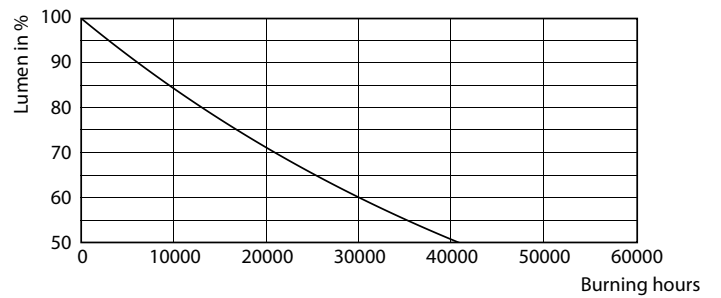

Product data

General Information		Starting Time (Nom)	
Cap-Base	G13 [Medium Bi-Pin Fluorescent]		0.5 s
EU RoHS compliant	Yes	Warm Up Time to 60% Light (Nom)	0.5 s
Nominal Lifetime (Nom)	20000 h	Power Factor (Nom)	0.5
Switching Cycle	50000X	Voltage (Nom)	220-240 V
Flux measurement reference	Sphere		
Light Technical		Temperature	
Color Code	840 [CCT of 4000K]	T-Ambient (Max)	45 °C
Beam Angle (Nom)	240 °	T-Ambient (Min)	-20 °C
Luminous Flux (Nom)	1600 lm	T-Storage (Max)	65 °C
Color Designation	Cool White (CW)	T-Storage (Min)	-40 °C
Correlated Color Temperature (Nom)	4000 K	T-Case Maximum (Nom)	55 °C
Luminous Efficacy (rated) (Nom)	100.00 lm/W		
Color Consistency	<6	Controls and Dimming	
Color Rendering Index (Nom)	80	Dimmable	No
LLMF At End Of Nominal Lifetime (Nom)	70 %		
Operating and Electrical		Mechanical and Housing	
Input Frequency	50 to 60 Hz	Bulb Finish	Frosted
Power (Nom)	16 W	Bulb Material	Glass
Lamp Current (Nom)	134 mA	Product Length	1200 mm
		Bulb Shape	Tube, single-ended

Ecofit Ledtubes T8

Photometric data

LEDtube ECO SLR 16W G13 1600lm 840-POC

Lifetime

LEDtube ECO SLR 16W 20K FailureRate-LED

LEDtube 20K-LED

LEDtube ECO SLR 8W 20K LumenVsTc-LMP

LEDtube 20K-LMP