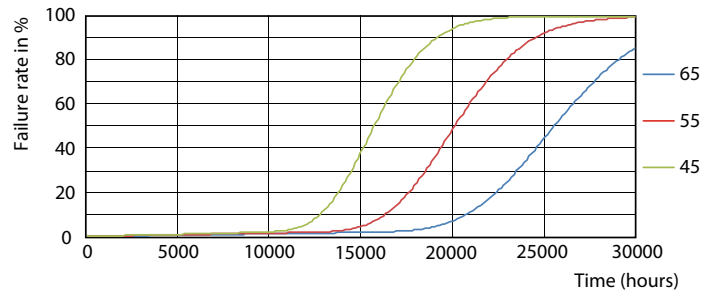

Ecofit Ledtubes T8

Photometric data

LEDtube ECO SLR 8W G13 800lm 840-GUL

Lifetime

LEDtube ECO SLR 8W 20K LifetimeVsTc-LED