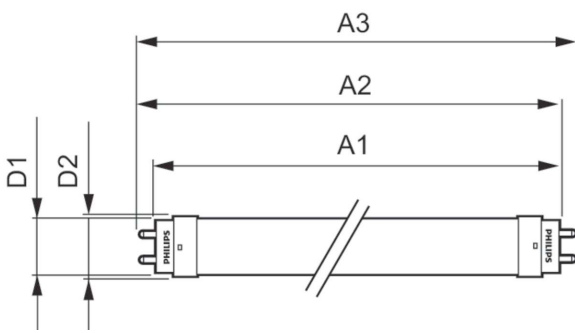

Product data

General Information		Starting Time (Nom)	
Cap-Base	G13 [Medium Bi-Pin Fluorescent]		0.5 s
EU RoHS compliant	Yes	Warm Up Time to 60% Light (Nom)	0.5 s
Nominal Lifetime (Nom)	20000 h	Power Factor (Nom)	0.5
Switching Cycle	50000X	Voltage (Nom)	220-240 V
Flux measurement reference	Sphere		
Light Technical		Temperature	
Color Code	840 [CCT of 4000K]	T-Ambient (Max)	45 °C
Beam Angle (Nom)	240 °	T-Ambient (Min)	-20 °C
Luminous Flux (Nom)	800 lm	T-Storage (Max)	65 °C
Color Designation	Cool White (CW)	T-Storage (Min)	-40 °C
Correlated Color Temperature (Nom)	4000 K	T-Case Maximum (Nom)	55 °C
Luminous Efficacy (rated) (Nom)	100.00 lm/W		
Color Consistency	<6	Controls and Dimming	
Color Rendering Index (Nom)	80	Dimmable	No
LLMF At End Of Nominal Lifetime (Nom)	70 %		
Operating and Electrical		Mechanical and Housing	
Input Frequency	50 to 60 Hz	Bulb Finish	Frosted
Power (Nom)	8 W	Bulb Material	Glass
Lamp Current (Nom)	70 mA	Product Length	600 mm
		Bulb Shape	Tube, single-ended

Product Data

Full product code	871951440367300
-------------------	-----------------

Order product name	Ecofit LEDtube 600mm 8W 840 T8
EAN/UPC - Product	8719514403673
Order code	929003130302
Numerator - Quantity Per Pack	1
Numerator - Packs per outer box	20
Material Nr. (12NC)	929003130302
Net Weight (Piece)	0.120 kg

Dimensional drawing

T8 600mm 220-240V 8-W 800lm 4000K

Product	D1	D2	A1	A2	A3
Ecofit LEDtube 600mm 8W 840 T8	25.7 mm	28 mm	588.5 mm	595.5 mm	602.5 mm

Photometric data

LEDtube ECO SLR 8W G13 800lm 840-POC

LEDtube ECO SLR 8W G13 800lm-LDD