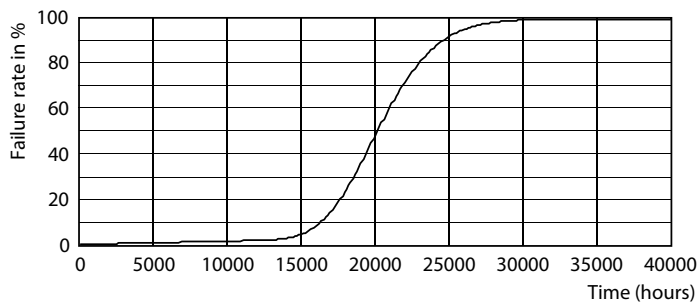

LEDtube 20K-LED