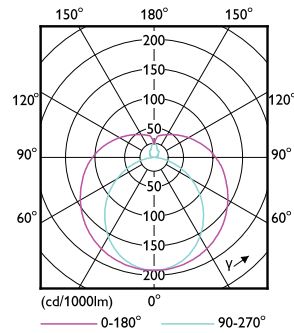

Product data

General Information		Starting Time (Nom)	
Cap-Base	G13 [Medium Bi-Pin Fluorescent]		0.5 s
EU RoHS compliant	Yes	Warm Up Time to 60% Light (Nom)	0.5 s
Nominal Lifetime (Nom)	20000 h	Power Factor (Nom)	0.5
Switching Cycle	50000X	Voltage (Nom)	220-240 V
Flux measurement reference	Sphere		
Light Technical		Temperature	
Color Code	840 [CCT of 4000K]	T-Ambient (Max)	45 °C
Beam Angle (Nom)	240 °	T-Ambient (Min)	-20 °C
Luminous Flux (Nom)	800 lm	T-Storage (Max)	65 °C
Color Designation	Cool White (CW)	T-Storage (Min)	-40 °C
Correlated Color Temperature (Nom)	4000 K	T-Case Maximum (Nom)	55 °C
Luminous Efficacy (rated) (Nom)	100.00 lm/W		
Color Consistency	<6	Controls and Dimming	
Color Rendering Index (Nom)	80	Dimmable	No
LLMF At End Of Nominal Lifetime (Nom)	70 %		
Operating and Electrical		Mechanical and Housing	
Input Frequency	50 to 60 Hz	Bulb Finish	Frosted
Power (Nom)	8 W	Bulb Material	Glass
Lamp Current (Nom)	70 mA	Product Length	600 mm
		Bulb Shape	Tube, single-ended

Dimensional drawing

T8 600mm 220-240V 8-W 800lm 4000K

Product	D1	D2	A1	A2	A3
Ecofit LEDtube 600mm 8W 840 T8	25.7 mm	28 mm	588.5 mm	595.5 mm	602.5 mm

Photometric data

LEDtube ECO SLR 8W G13 800lm 840-POC

LEDtube ECO SLR 8W G13 800lm-LDD