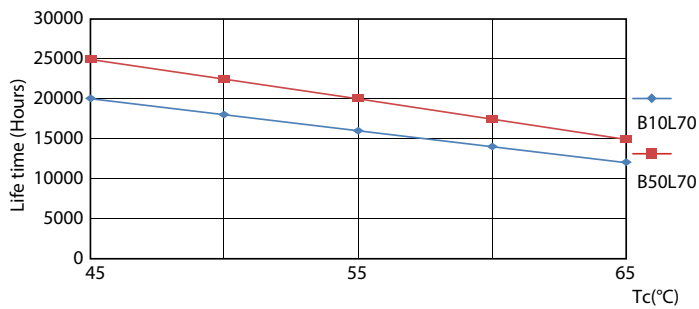

Ecofit Ledtubes T8

Photometric data

LEDtube ECO SLR 8W G13 800lm 840-GUL

Lifetime

LEDtube ECO SLR 8W 20K LifetimeVsTc-LED