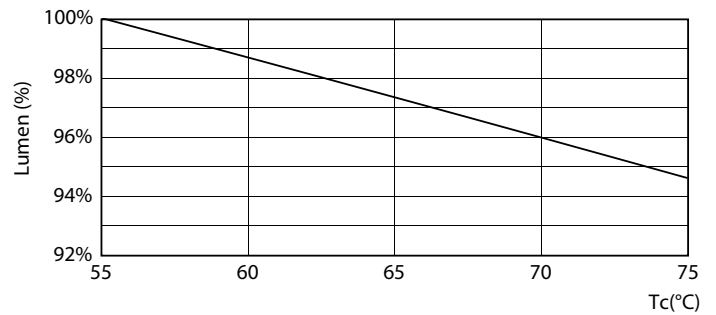

LEDtube ECO SLR 8W 20K LumenVsTc-LMP

LEDtube ECO SLR 8W 20K FailureRate-LED