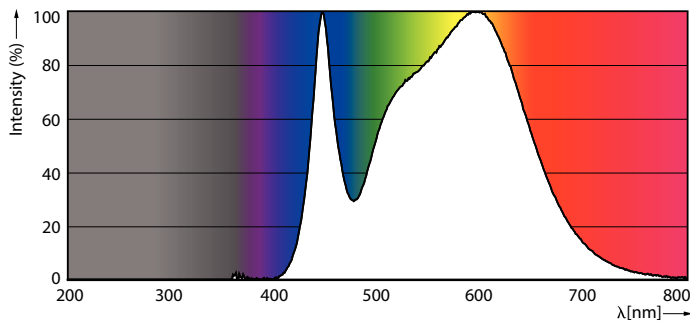

Product data

General Information		Starting Time (Nom)	
Cap-Base	G13 [Medium Bi-Pin Fluorescent]		0.5 s
EU RoHS compliant	Yes	Warm Up Time to 60% Light (Nom)	0.5 s
Nominal Lifetime (Nom)	20000 h	Power Factor (Nom)	0.5
Switching Cycle	50000X	Voltage (Nom)	220-240 V
Flux measurement reference	Sphere		
Light Technical		Temperature	
Color Code	840 [CCT of 4000K]	T-Ambient (Max)	45 °C
Beam Angle (Nom)	240 °	T-Ambient (Min)	-20 °C
Luminous Flux (Nom)	800 lm	T-Storage (Max)	65 °C
Color Designation	Cool White (CW)	T-Storage (Min)	-40 °C
Correlated Color Temperature (Nom)	4000 K	T-Case Maximum (Nom)	55 °C
Luminous Efficacy (rated) (Nom)	100.00 lm/W		
Color Consistency	<6	Controls and Dimming	
Color Rendering Index (Nom)	80	Dimmable	No
LLMF At End Of Nominal Lifetime (Nom)	70 %		
Operating and Electrical		Mechanical and Housing	
Input Frequency	50 to 60 Hz	Bulb Finish	Frosted
Power (Nom)	8 W	Bulb Material	Glass
Lamp Current (Nom)	70 mA	Product Length	600 mm
		Bulb Shape	Tube, single-ended

Dimensional drawing

T8 600mm 220-240V 8-W 800lm 4000K

Product	D1	D2	A1	A2	A3
Ecofit LEDtube 600mm 8W 840 T8	25.7 mm	28 mm	588.5 mm	595.5 mm	602.5 mm

Photometric data

LEDtube ECO SLR 8W G13 800lm 840-POC

LEDtube ECO SLR 8W G13 800lm-LDD