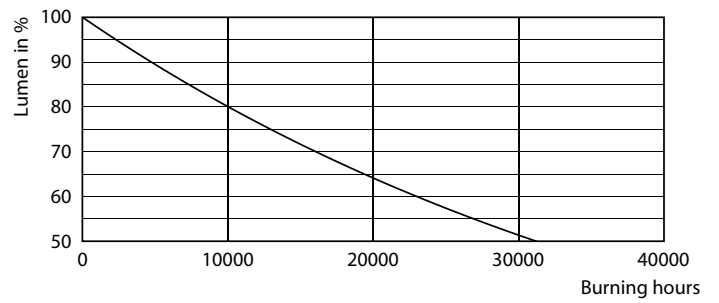

CorePro Plastic LEDcandles & lusters

Photometric data

Lifetime

15K LMP