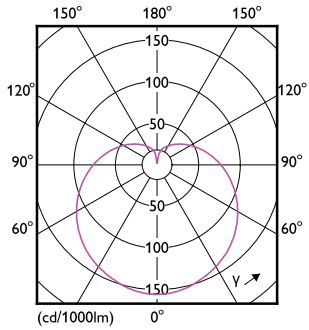

CorePro Plastic LEDcandles & lusters

Photometric data

LEDlustre CorePro P48 7W E27 840 FR-LDD