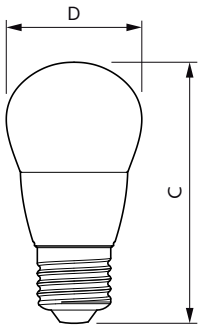

CorePro Plastic LEDcandles & lusters

Mechanical and Housing

Bulb Finish	Frosted
Bulb Shape	P48

Approval and Application

Energy Efficiency Class	E
Energy Consumption kWh/1000 h	7 kWh
EPREL Registration Number	453215

Product Data

Full product code	871951431306400

Order product name	CorePro lustre ND 7-60W E27 840 P48 FR
EAN/UPC - Product	8719514313064
Order code	929002973202
Numerator - Quantity Per Pack	1
Numerator - Packs per outer box	10
Material Nr. (12NC)	929002973202
Net Weight (Piece)	0.028 kg

Dimensional drawing

Candle P48 7-60W 806lm 4000K E27 ND FR

Product	D	C
CorePro lustre ND 7-60W E27 840 P48 FR	48 mm	95 mm