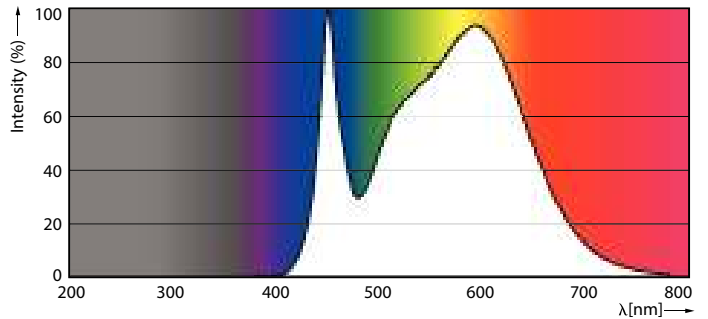

LEDlustre CorePro 7W P48 E27 840 FR-POC