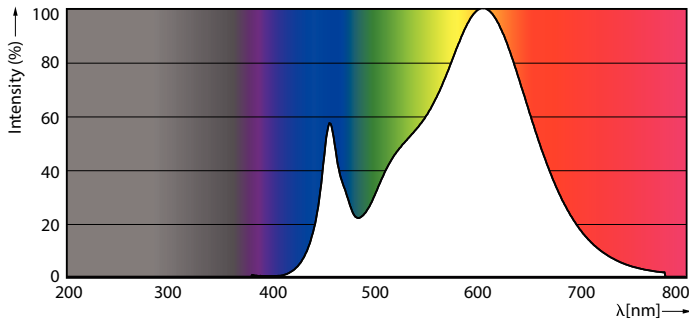

Photometric data

LEDspots Corepro SLR 1 4,9W PAR16 GU10 830 120D-POC