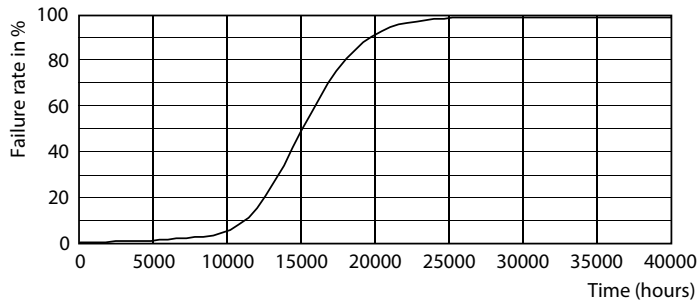

Product data

General Information	
Cap-Base	GU10 [GU10]
EU RoHS compliant	Yes
Nominal Lifetime (Nom)	15000 h
Switching Cycle	50000X
Flux measurement reference	Sphere
Light Technical	
Color Code	830 [CCT of 3000K]
Beam Angle (Nom)	120 °
Luminous Flux (Nom)	550 lm
Color Designation	White (WH)
Correlated Color Temperature (Nom)	3000 K
Luminous Efficacy (rated) (Nom)	112.00 lm/W
Color Consistency	<6
Color Rendering Index (Nom)	80
LLMF At End Of Nominal Lifetime (Nom)	70 %
Operating and Electrical	
Input Frequency	50 to 60 Hz
Power (Nom)	4.9 W
Lamp Current (Nom)	40 mA
Starting Time (Nom)	0.5 s

LEDspots Corepro SLR 1 4,9W PAR16 GU10 830 120D-LDD

© 2020 Philips Lighting B.V. Page 11

LEDspots Corepro SLR 1 4,9W PAR16 GU10 830 120D-GUL

CorePro LEDspot MV

Lifetime

15K LED

15K LMP