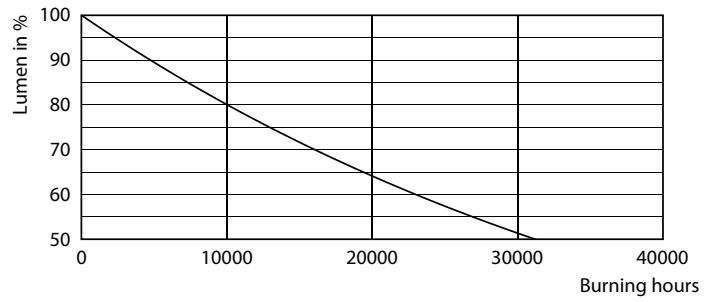

Product data

General Information	
Cap-Base	GU10 [GU10]
EU RoHS compliant	Yes
Nominal Lifetime (Nom)	15000 h
Switching Cycle	50000X
Flux measurement reference	Sphere
Light Technical	
Color Code	830 [CCT of 3000K]
Beam Angle (Nom)	120 °
Luminous Flux (Nom)	550 lm
Color Designation	White (WH)
Correlated Color Temperature (Nom)	3000 K
Luminous Efficacy (rated) (Nom)	112.00 lm/W
Color Consistency	<6
Color Rendering Index (Nom)	80
LLMF At End Of Nominal Lifetime (Nom)	70 %
Operating and Electrical	
Input Frequency	50 to 60 Hz
Power (Nom)	4.9 W
Lamp Current (Nom)	40 mA
Starting Time (Nom)	0.5 s

LEDspots Corepro SLR 1 4,9W PAR16 GU10 830 120D-LDD

© 2020 Philips Lighting B.V. Page 11

LEDspots Corepro SLR 1 4,9W PAR16 GU10 830 120D-GUL

CorePro LEDspot MV

Lifetime

15K LED

15K LMP