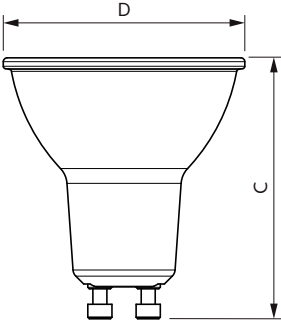

CorePro LEDspot MV

Order code	929002981202
Numerator - Quantity Per Pack	1
Numerator - Packs per outer box	10
Material Nr. (12NC)	929002981202

Net Weight (Piece)	0.038 kg

Dimensional drawing

GU10 220-240V 4.9W 550lm 120D 3000K ND

Product	Corepro LEDspot 550lm GU10 830 120D