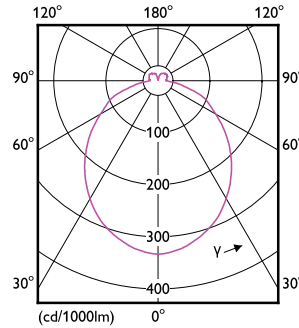

Product data

General Information	
Cap-Base	GU10 [GU10]
EU RoHS compliant	Yes
Nominal Lifetime (Nom)	15000 h
Switching Cycle	50000X
Flux measurement reference	Sphere
Light Technical	
Color Code	830 [CCT of 3000K]
Beam Angle (Nom)	120 °
Luminous Flux (Nom)	550 lm
Color Designation	White (WH)
Correlated Color Temperature (Nom)	3000 K
Luminous Efficacy (rated) (Nom)	112.00 lm/W
Color Consistency	<6
Color Rendering Index (Nom)	80
LLMF At End Of Nominal Lifetime (Nom)	70 %
Operating and Electrical	
Input Frequency	50 to 60 Hz
Power (Nom)	4.9 W
Lamp Current (Nom)	40 mA
Starting Time (Nom)	0.5 s

CorePro LEDspot MV

Order code	929002981202
Numerator - Quantity Per Pack	1
Numerator - Packs per outer box	10
Material Nr. (12NC)	929002981202

Net Weight (Piece)	0.038 kg
--------------------	----------

Dimensional drawing

GU10 220-240V 4.9W 550lm 120D 3000K ND

Product	Corepro LEDspot 550lm GU10 830 120D
---------	-------------------------------------

Photometric data

LEDspots Corepro SLR 1 4,9W PAR16 GU10 830 120D-POC