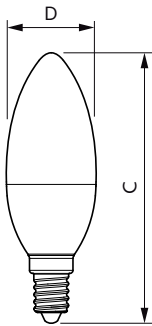

CorePro Plastic LEDcandles & lusters

Mechanical and Housing

Bulb Finish	Frosted
Bulb Shape	B35 [B 35mm]

Approval and Application

Energy Efficiency Class	F
Energy Consumption kWh/1000 h	5 kWh
EPREL Registration Number	453200

Product Data

Full product code	871951431254800

Order product name	CorePro LEDcandle ND 5-40W E14 840 B35 FR
EAN/UPC - Product	8719514312548
Order code	929002968802
Numerator - Quantity Per Pack	1
Numerator - Packs per outer box	10
Material Nr. (12NC)	929002968802
Net Weight (Piece)	0.040 kg

Dimensional drawing

Candle B35 5-40W 470lm 4000K E14 ND FR

Product	D	C
CorePro LEDcandle ND 5-40W E14 840 B35 FR	38 mm	114 mm