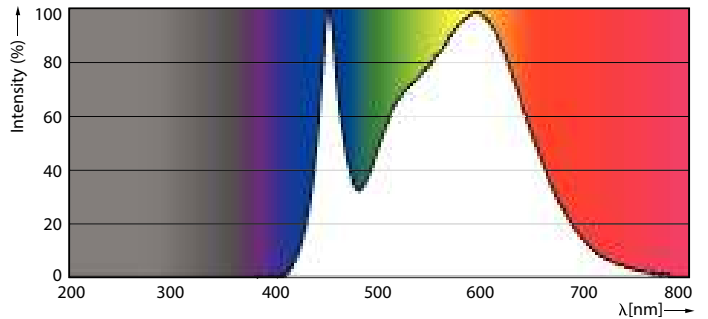

CorePro Plastic LEDcandles & lusters

Mechanical and Housing

Bulb Finish	Frosted
Bulb Shape	B35 [B 35mm]

Approval and Application

Energy Efficiency Class	F
Energy Consumption kWh/1000 h	5 kWh
EPREL Registration Number	453200

Product Data

Full product code	871951431254800

Order product name	CorePro LEDcandle ND 5-40W E14 840 B35 FR
EAN/UPC - Product	8719514312548
Order code	929002968802
Numerator - Quantity Per Pack	1
Numerator - Packs per outer box	10
Material Nr. (12NC)	929002968802
Net Weight (Piece)	0.040 kg

Dimensional drawing

Product	D	C
CorePro LEDcandle ND 5-40W E14 840 B35 FR	38 mm	114 mm

Photometric data

LEDcandle CorePro 5W B35 E14 840-GUL

LEDcandle CorePro 5W B35 E14 840 FR-POC