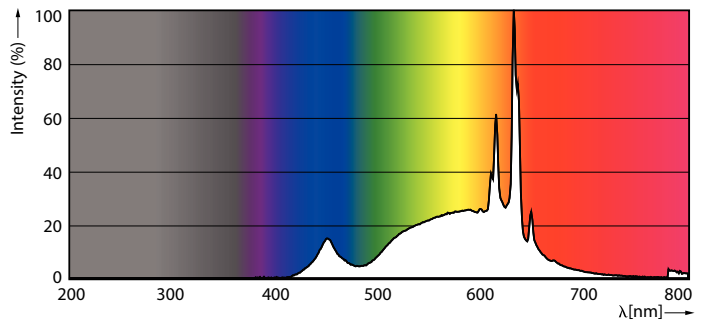

Product data

General Information	
Cap-Base	E14 [E14]
EU RoHS compliant	Yes
Nominal Lifetime (Nom)	15000 h
Switching Cycle	50000X

Light Technical	
Color Code	827 [CCT of 2700K]
Luminous Flux (Nom)	470 lm
Color Designation	Warm White (WW)
Correlated Color Temperature (Nom)	2700 K
Luminous Efficacy (rated) (Nom)	94.00 lm/W
Color Consistency	<6
Color Rendering Index (Nom)	80
LLMF At End Of Nominal Lifetime (Nom)	70 %

Dimensional drawing

Candle B35 5-40W 470lm 2700K E14 ND FR

Product	D	C
CorePro LEDcandle ND 5-40W E14 827 B35 FR	45 mm	87 mm

Photometric data

LEDcandle CorePro 5W B35 E14 827-GUL

LEDcandle CorePro 5W B35 E14 827 FR-POC