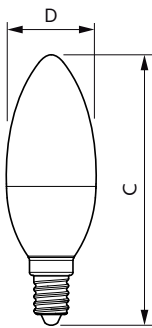

Temperature	
T-Case Maximum (Nom)	81 °C

Controls and Dimming	
Dimmable	No

CorePro Plastic LEDcandles & lusters

Mechanical and Housing

Bulb Finish	Frosted
Bulb Shape	B35 [B 35mm]

Approval and Application

Energy Efficiency Class	F
Energy Consumption kWh/1000 h	5 kWh
EPREL Registration Number	453199

Dimensional drawing

Candle B35 5-40W 470lm 2700K E14 ND FR

Product	D	C
CorePro LEDcandle ND 5-40W E14 827 B35 FR	45 mm	87 mm

Photometric data

LEDcandle CorePro 5W B35 E14 827-GUL

LEDcandle CorePro 5W B35 E14 827 FR-POC