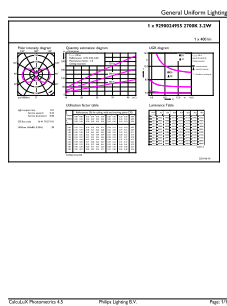

Photometric data

LEDcapsule Core-Pro 3,2W G9 827-GUL