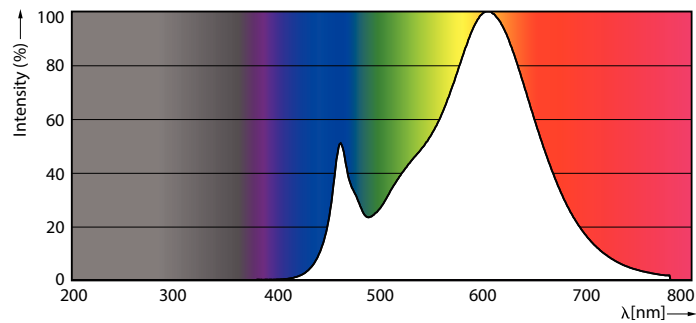

LEDcapsule CorePro 3,2W G9 827-POC