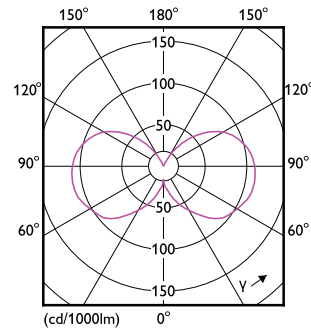

LEDcapsule CorePro 3,2W G9 827-LDD

Photometric data