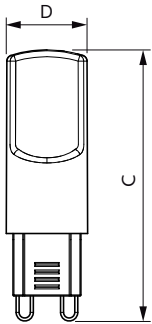

CorePro LEDcapsule MV

Suitable For Accent Lighting	No
Energy Consumption kWh/1000 h	4 kWh
EPREL Registration Number	453190

Product Data

Full product code	871951430393500
Order product name	CorePro LEDcapsule 3.2-40W ND G9 827
EAN/UPC - Product	8719514303935

Order code	929002495502
Numerator - Quantity Per Pack	1
Numerator - Packs per outer box	12
Material Nr. (12NC)	929002495502
Net Weight (Piece)	0.012 kg

Dimensional drawing

DOB G9 220-240V 3.5-40W 400lm 2700K ND

Product

CorePro LEDcapsule 3.2-40W ND G9 827