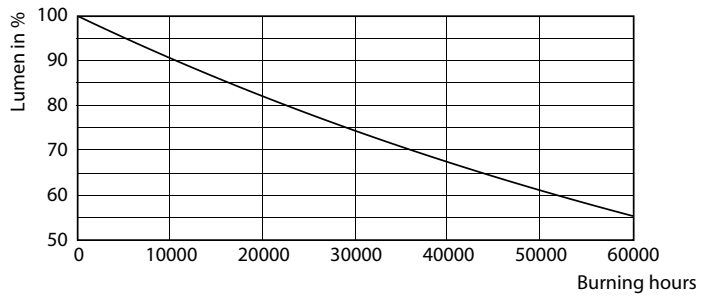

Ecofit Ledtubes T8

Lifetime

LEDtube 30K