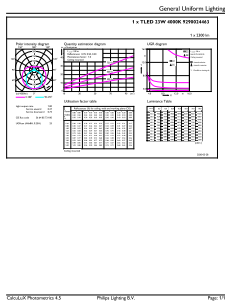

Product data

General Information	
Cap-Base	G13 [Medium Bi-Pin Fluorescent]
EU RoHS compliant	Yes
Nominal Lifetime (Nom)	30000 h
Switching Cycle	50000X
Technical Type	23-54W
Flux measurement reference	Sphere
Light Technical	
Color Code	840 [CCT of 4000K]
Beam Angle (Nom)	240 °
Luminous Flux (Nom)	2300 lm
Color Designation	Cool White (CW)
Correlated Color Temperature (Nom)	4000 K
Luminous Efficacy (rated) (Nom)	100.00 lm/W
Color Consistency	<6
Color Rendering Index (Nom)	80
LLMF At End Of Nominal Lifetime (Nom)	70 %
Operating and Electrical	
Input Frequency	50 to 60 Hz
Power (Nom)	23 W

Product Data

Full product code	871951426612400
-------------------	-----------------

Order product name	Ecofit LEDtube 1500mm HO 23W 840 T8
EAN/UPC - Product	8719514266124
Order code	929002446302
Numerator - Quantity Per Pack	1
Numerator - Packs per outer box	20
Material Nr. (12NC)	929002446302
Net Weight (Piece)	0.310 kg

Dimensional drawing

LEDtube 600mm 23-54W 2300lm 4000K G13

Product	D1	D2	A1	A2	A3
Ecofit LEDtube 1500mm HO 23W 840 T8	25.7 mm	28 mm	1498.5 mm	1505.9 mm	1513 mm

Photometric data

LEDtube ECO 23W G13 2300lm 840