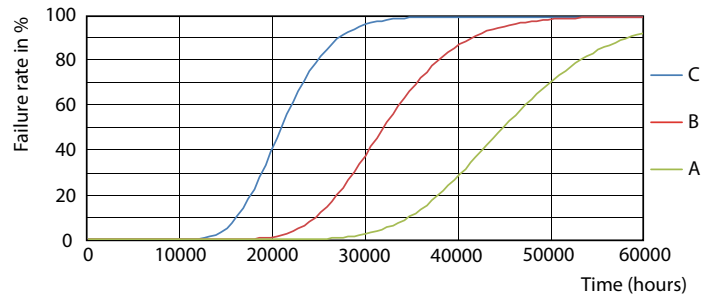

LEDtube 9W G13 900lm 2

Ecofit Ledtubes T8

Photometric data

LEDtube 23W G13 2300lm 840

Lifetime

LEDtube 30K

LEDtube 30K FailureRate

LEDtube 30K LifetimeVsTc