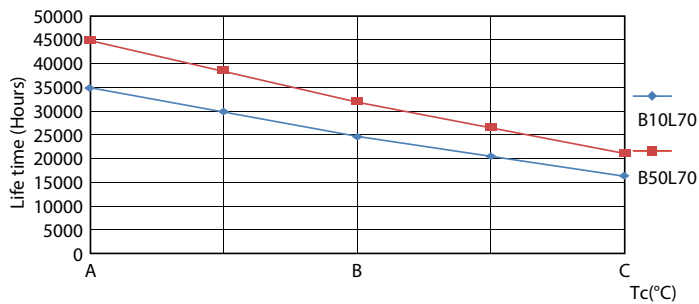

Product data

General Information	
Cap-Base	G13 [Medium Bi-Pin Fluorescent]
EU RoHS compliant	Yes
Nominal Lifetime (Nom)	30000 h
Switching Cycle	50000X
Technical Type	23-54W
Flux measurement reference	Sphere
Light Technical	
Color Code	840 [CCT of 4000K]
Beam Angle (Nom)	240 °
Luminous Flux (Nom)	2300 lm
Color Designation	Cool White (CW)
Correlated Color Temperature (Nom)	4000 K
Luminous Efficacy (rated) (Nom)	100.00 lm/W
Color Consistency	<6
Color Rendering Index (Nom)	80
LLMF At End Of Nominal Lifetime (Nom)	70 %
Operating and Electrical	
Input Frequency	50 to 60 Hz
Power (Nom)	23 W

LEDtube 9W G13 900lm 2

Ecofit Ledtubes T8

Photometric data

LEDtube 23W G13 2300lm 840

Lifetime

LEDtube 30K

LEDtube 30K FailureRate

LEDtube 30K LifetimeVsTc