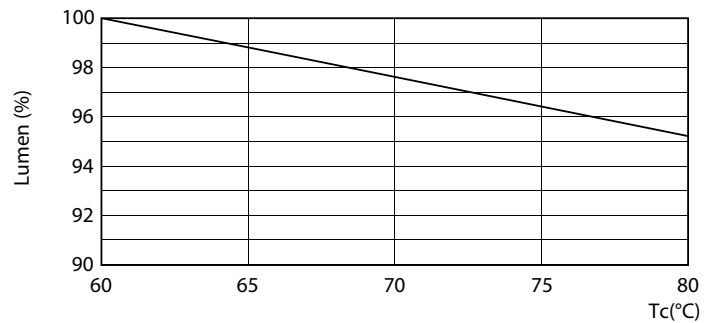

LEDtube 9W G13 900lm 2

Ecofit Ledtubes T8

Photometric data

LEDtube 23W G13 2300lm 840

Lifetime

LEDtube 30K

LEDtube 30K FailureRate

LEDtube 30K LifetimeVsTc