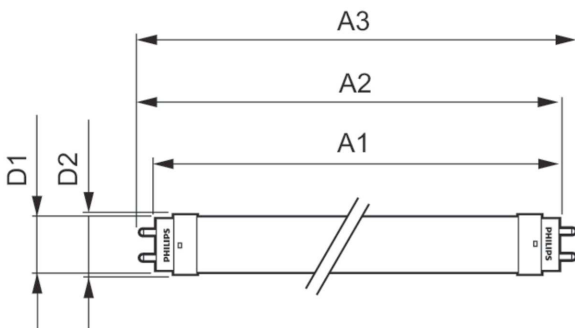

Lamp Current (Nom)	204 mA
Starting Time (Nom)	0.5 s
Warm Up Time to 60% Light (Nom)	0.5 s
Power Factor (Nom)	0.5
Voltage (Nom)	220-240 V
Temperature	
T-Ambient (Max)	45 °C
T-Ambient (Min)	-20 °C
T-Storage (Max)	65 °C
T-Storage (Min)	-40 °C
T-Case Maximum (Nom)	60 °C
Controls and Dimming	
Dimmable	No
Mechanical and Housing	
Bulb Finish	Frosted
Bulb Material	Glass
Product Length	1500 mm
Bulb Shape	Tube, single-ended

Product Data

Full product code	871951426612400
-------------------	-----------------

Order product name	Ecofit LEDtube 1500mm HO 23W 840 T8
EAN/UPC - Product	8719514266124
Order code	929002446302
Numerator - Quantity Per Pack	1
Numerator - Packs per outer box	20
Material Nr. (12NC)	929002446302
Net Weight (Piece)	0.310 kg

Dimensional drawing

LEDtube 600mm 23-54W 2300lm 4000K G13

Product	D1	D2	A1	A2	A3
Ecofit LEDtube 1500mm HO 23W 840 T8	25.7 mm	28 mm	1498.5 mm	1505.9 mm	1513 mm

Photometric data

LEDtube ECO 23W G13 2300lm 840