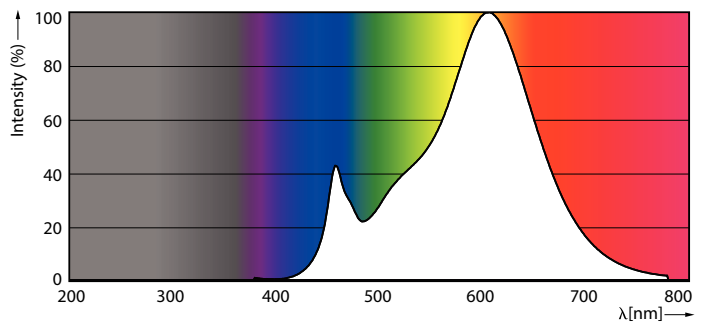

LEDcapsule LV 2,7W G4 827