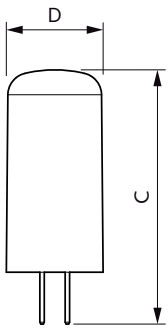

Product data

General Information	
Cap-Base	G4 [G4]
EU RoHS compliant	Yes
Nominal Lifetime (Nom)	15000 h
Switching Cycle	50000X
Technical Type	2.7-28W
Flux measurement reference	Sphere
Light Technical	
Color Code	827 [CCT of 2700K]
Beam Angle (Nom)	300 °
Luminous Flux (Nom)	315 lm
Color Designation	Warm White (WW)
Correlated Color Temperature (Nom)	2700 K
Luminous Efficacy (rated) (Nom)	116.00 lm/W
Color Consistency	<6
Color Rendering Index (Nom)	80
LLMF At End Of Nominal Lifetime (Nom)	70 %

EAN/UPC - Product	8718699767754
Order code	929002389202
Numerator - Quantity Per Pack	1
Numerator - Packs per outer box	12
Material Nr. (12NC)	929002389202
Net Weight (Piece)	0.008 kg

Dimensional drawing