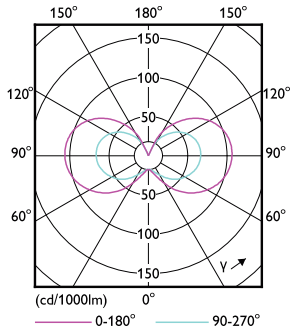

Product data

General Information	
Cap-Base	G4 [G4]
EU RoHS compliant	Yes
Nominal Lifetime (Nom)	15000 h
Switching Cycle	50000X
Technical Type	2.7-28W
Flux measurement reference	Sphere
Light Technical	
Color Code	827 [CCT of 2700K]
Beam Angle (Nom)	300 °
Luminous Flux (Nom)	315 lm
Color Designation	Warm White (WW)
Correlated Color Temperature (Nom)	2700 K
Luminous Efficacy (rated) (Nom)	116.00 lm/W
Color Consistency	<6
Color Rendering Index (Nom)	80
LLMF At End Of Nominal Lifetime (Nom)	70 %

Capsule G4 2.4W-28W 280lm 2700K Non-Dim

Product	D	C
CorePro LEDcapsuleLV 2.7-28W G4 827	15 mm	40 mm

Photometric data

LEDcapsule LV 2,7W G4 827

LEDcapsule LV 2,7W G4 827

CorePro LEDcapsule LV

Photometric data