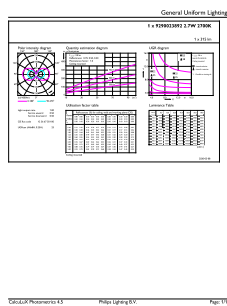

Product data

General Information	
Cap-Base	G4 [G4]
EU RoHS compliant	Yes
Nominal Lifetime (Nom)	15000 h
Switching Cycle	50000X
Technical Type	2.7-28W
Flux measurement reference	Sphere
Light Technical	
Color Code	827 [CCT of 2700K]
Beam Angle (Nom)	300 °
Luminous Flux (Nom)	315 lm
Color Designation	Warm White (WW)
Correlated Color Temperature (Nom)	2700 K
Luminous Efficacy (rated) (Nom)	116.00 lm/W
Color Consistency	<6
Color Rendering Index (Nom)	80
LLMF At End Of Nominal Lifetime (Nom)	70 %

EAN/UPC - Product	8718699767754
Order code	929002389202
Numerator - Quantity Per Pack	1
Numerator - Packs per outer box	12
Material Nr. (12NC)	929002389202
Net Weight (Piece)	0.008 kg

Dimensional drawing

Capsule G4 2.4W-28W 280lm 2700K Non-Dim

Product	D	C
CorePro LEDcapsuleLV 2.7-28W G4 827	15 mm	40 mm

Photometric data

LEDcapsule LV 2,7W G4 827

LEDcapsule LV 2,7W G4 827

CorePro LEDcapsule LV

Photometric data