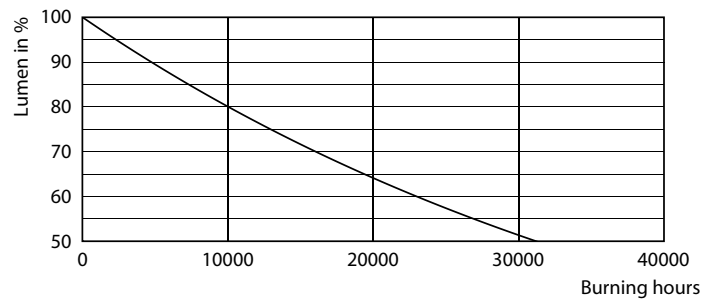

CorePro LEDcapsule LV

Photometric data

Lifetime

15K LMP