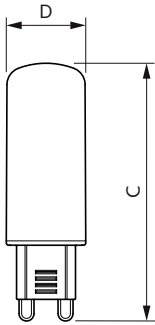

Order code	929002059802
Numerator - Quantity Per Pack	1
Numerator - Packs per outer box	12
Material Nr. (12NC)	929002059802
Net Weight (Piece)	0.012 kg

Dimensional drawing

G9 230V 5W-55W 600lm 36D 3000K GU9 ND