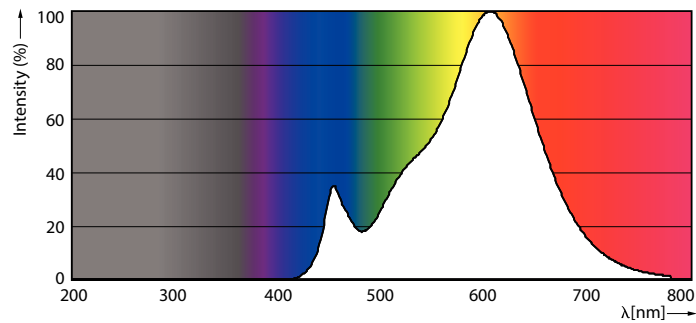

CorePro LEDcapsule MV

Energy Consumption kWh/1000 h	5 kWh
EPREL Registration Number	397600
Product Data	
Full product code	871869965818200
Order product name	CorePro LEDcapsule ND 4.8-60W G9 830
EAN/UPC - Product	8718699658182

Order code	929002059802
Numerator - Quantity Per Pack	1
Numerator - Packs per outer box	12
Material Nr. (12NC)	929002059802
Net Weight (Piece)	0.012 kg

Dimensional drawing

Product	D	C
CorePro LEDcapsule ND 4.8-60W G9 830	19 mm	60 mm

Photometric data

©2021 Philips Lighting B.V. Page 11

LEDcapsule ND 4.8-60W G9 830

LEDcapsule ND 4.8-60W G9 830