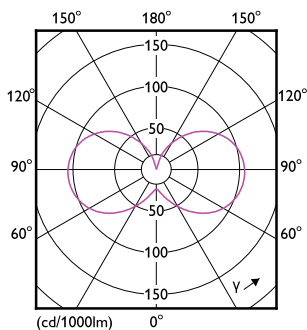

Order code	929002059802
Numerator - Quantity Per Pack	1
Numerator - Packs per outer box	12
Material Nr. (12NC)	929002059802
Net Weight (Piece)	0.012 kg

Dimensional drawing

G9 230V 5W-55W 600lm 36D 3000K GU9 ND

Product	D	C
CorePro LEDcapsule ND 4.8-60W G9 830	19 mm	60 mm

Photometric data

©2021 Philips Lighting B.V. Page 11

LEDcapsule ND 4.8-60W G9 830

LEDcapsule ND 4.8-60W G9 830

LEDcapsule ND 4.8-60W G9

CorePro LEDcapsule MV