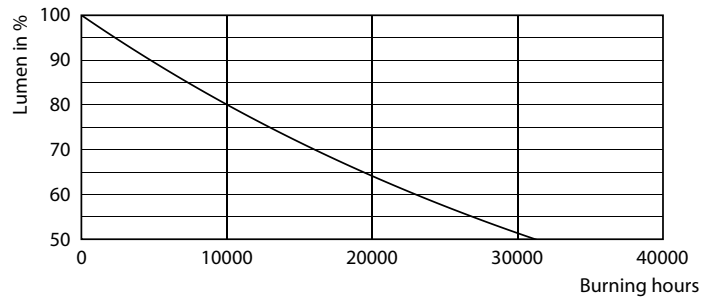

CorePro LEDcapsule MV

Lifetime

LEDcapsule ND 4.8-60W G9