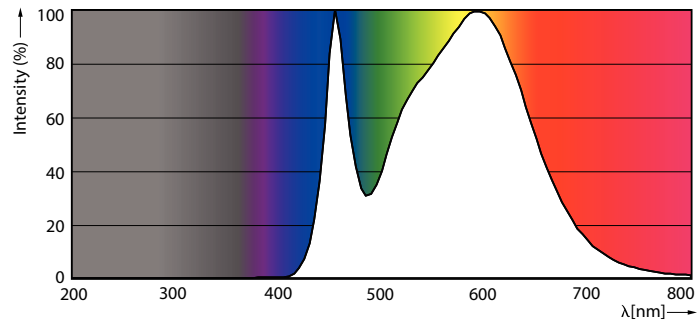

Photometric data

75W E27 Stick FR