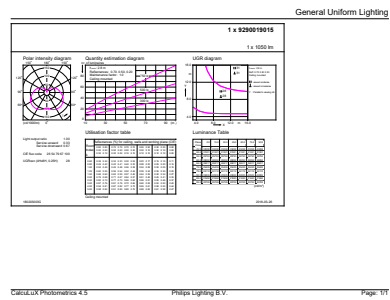

75W E27 Stick FR 240D 840 4000K