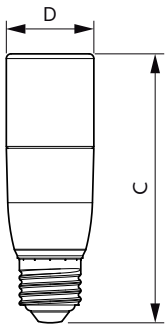

## Dimensional drawing

Bulb 230V 9.5-75W 950lm 4000K E27 ND T3

Product	D	C
CorePro LED Stick ND 9.5-75W T38 E27 840	37.2 mm	114.3 mm