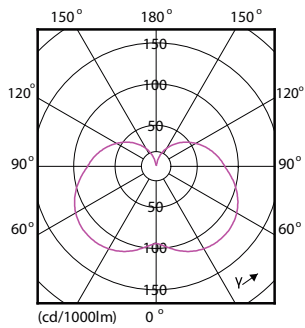

68W E27 Stick FR 240D 830 3000K