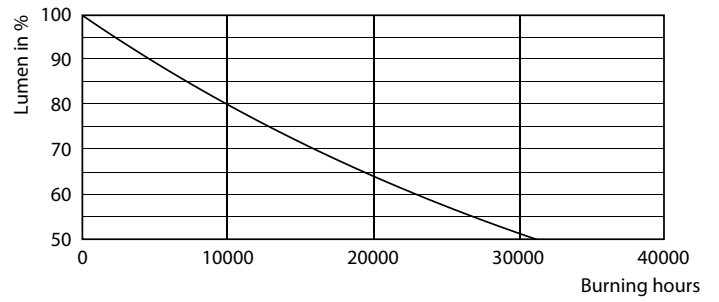

68W E27 Stick FR