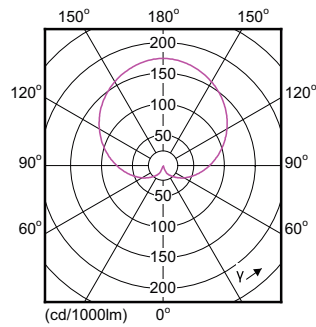

CorePro LEDbulb ND 13-100W A60 830

Photometric data