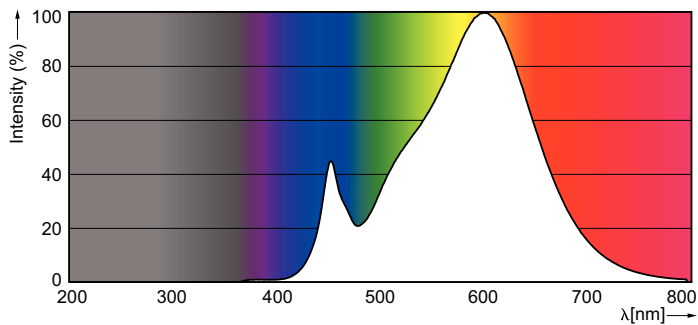

SDPO_LED Bulb_0023-Spectral Power distribution