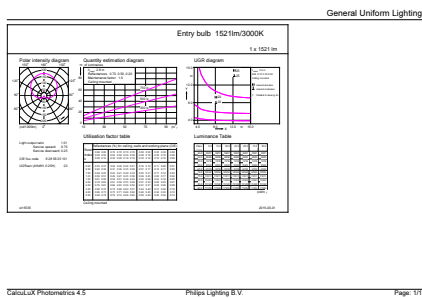

Photometric data

CorePro LEDbulb ND 13-100W A60 830