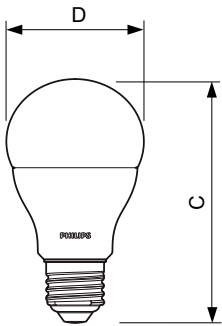

## Dimensional drawing

Entry Bulb 230V 13.5W-100W 3000K E27 ND

Product	D	C
CorePro LEDbulb ND 13-100W A60 E27 830	60 mm	110 mm