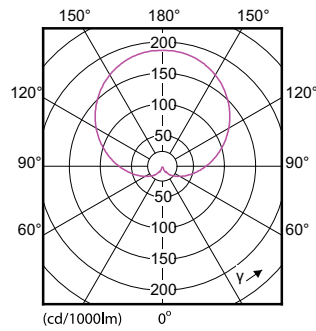

CorePro LEDbulb ND 10-75W A60

Photometric data