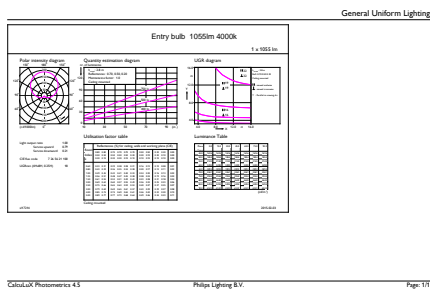

Photometric data