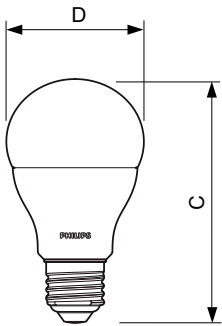

## Dimensional drawing

Entry bulb 230V 10.5W-75W 4000K E27 ND

Product	D	C
CorePro LEDbulb ND 10-75W A60 E27 840	60 mm	110 mm