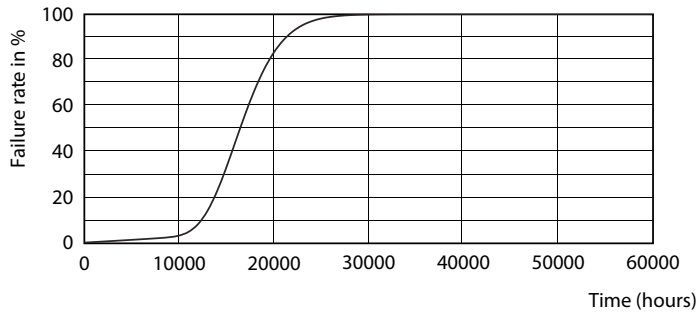

CorePro Plastic LEDbulbs

Lifetime

LEDbulb 100W E27 840 FR A60