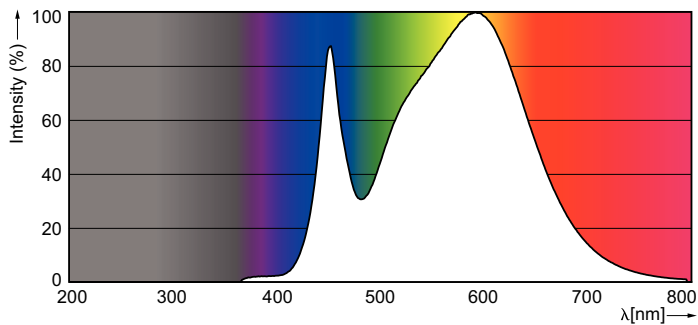

CorePro LEDbulb ND 10-75W A60