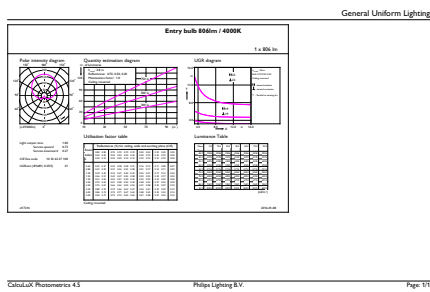

Product data

General Information	
Cap-Base	E27 [E27]
EU RoHS compliant	Yes
Nominal Lifetime (Nom)	15000 h
Switching Cycle	50000X
Technical Type	7.5-60W
Flux measurement reference	Sphere

Light Technical	
Color Code	840 [CCT of 4000K]
Beam Angle (Nom)	200 °
Luminous Flux (Nom)	806 lm
Color Designation	Cool White (CW)
Correlated Color Temperature (Nom)	4000 K
Luminous Efficacy (rated) (Nom)	107.00 lm/W
Color Consistency	<6
Color Rendering Index (Nom)	80
LLMF At End Of Nominal Lifetime (Nom)	70 %

Product Data

Full product code	87186965777600
Order product name	CorePro LEDbulb ND 7.5-60W A60 E27 840

EAN/UPC - Product	8718696577776
Order code	929001234702
Numerator - Quantity Per Pack	1
Numerator - Packs per outer box	10
Material Nr. (12NC)	929001234702
Net Weight (Piece)	0.076 kg

Dimensional drawing

Entrybulb 230V 8W-60W 806lm 4000K E27 ND

Product	D	C
CorePro LEDbulb ND 7.5-60W A60 E27 840	60 mm	110 mm

Photometric data

CorePro LEDbulb ND 7.5-60W A60

CorePro LEDbulb ND 7.5-60W A60

CorePro Plastic LEDbulbs