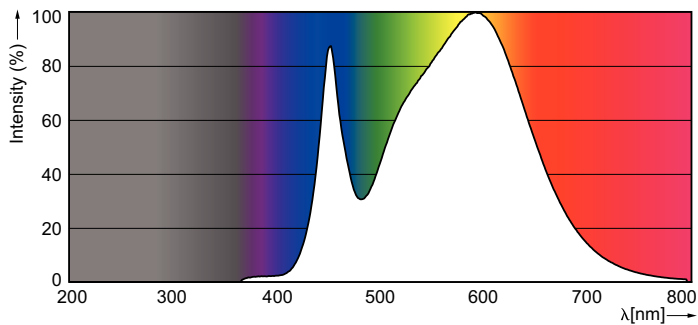

Product data

General Information	
Cap-Base	E27 [E27]
EU RoHS compliant	Yes
Nominal Lifetime (Nom)	15000 h
Switching Cycle	50000X
Technical Type	7.5-60W
Flux measurement reference	Sphere

Light Technical	
Color Code	840 [CCT of 4000K]
Beam Angle (Nom)	200 °
Luminous Flux (Nom)	806 lm
Color Designation	Cool White (CW)
Correlated Color Temperature (Nom)	4000 K
Luminous Efficacy (rated) (Nom)	107.00 lm/W
Color Consistency	<6
Color Rendering Index (Nom)	80
LLMF At End Of Nominal Lifetime (Nom)	70 %

Dimensional drawing

Entrybulb 230V 8W-60W 806lm 4000K E27 ND

Product	D	C
CorePro LEDbulb ND 7.5-60W A60 E27 840	60 mm	110 mm

Photometric data

CorePro LEDbulb ND 7.5-60W A60

CorePro LEDbulb ND 7.5-60W A60

CorePro Plastic LEDbulbs