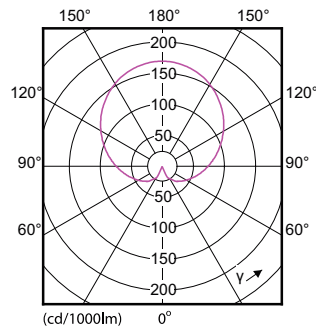

Product data

General Information	
Cap-Base	E27 [E27]
EU RoHS compliant	Yes
Nominal Lifetime (Nom)	15000 h
Switching Cycle	50000X
Technical Type	7.5-60W
Flux measurement reference	Sphere

Light Technical	
Color Code	840 [CCT of 4000K]
Beam Angle (Nom)	200 °
Luminous Flux (Nom)	806 lm
Color Designation	Cool White (CW)
Correlated Color Temperature (Nom)	4000 K
Luminous Efficacy (rated) (Nom)	107.00 lm/W
Color Consistency	<6
Color Rendering Index (Nom)	80
LLMF At End Of Nominal Lifetime (Nom)	70 %

Temperature	
T-Case Maximum (Nom)	85 °C

Controls and Dimming	
Dimmable	No

Mechanical and Housing	
Bulb Finish	Frosted
Bulb Shape	A60 [A 60mm]

CorePro Plastic LEDbulbs

Approval and Application

Energy Efficiency Class	F
Energy Consumption kWh/1000 h	8 kWh
EPREL Registration Number	397630

Product Data

Full product code	87186965777600
Order product name	CorePro LEDbulb ND 7.5-60W A60 E27 840

EAN/UPC - Product	8718696577776
Order code	929001234702
Numerator - Quantity Per Pack	1
Numerator - Packs per outer box	10
Material Nr. (12NC)	929001234702
Net Weight (Piece)	0.076 kg

Dimensional drawing

Entrybulb 230V 8W-60W 806lm 4000K E27 ND

Product	D	C
CorePro LEDbulb ND 7.5-60W A60 E27 840	60 mm	110 mm

Photometric data

CorePro LEDbulb ND 7.5-60W A60

CorePro LEDbulb ND 7.5-60W A60

CorePro Plastic LEDbulbs