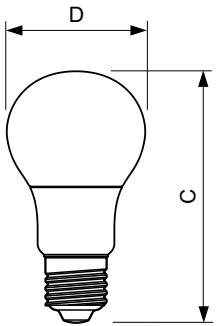

Product data

General Information	
Cap-Base	E27 [E27]
EU RoHS compliant	Yes
Nominal Lifetime (Nom)	15000 h
Switching Cycle	50000X
Technical Type	7.5-60W
Flux measurement reference	Sphere

Light Technical	
Color Code	840 [CCT of 4000K]
Beam Angle (Nom)	200 °
Luminous Flux (Nom)	806 lm
Color Designation	Cool White (CW)
Correlated Color Temperature (Nom)	4000 K
Luminous Efficacy (rated) (Nom)	107.00 lm/W
Color Consistency	<6
Color Rendering Index (Nom)	80
LLMF At End Of Nominal Lifetime (Nom)	70 %

Temperature	
T-Case Maximum (Nom)	85 °C

Controls and Dimming	
Dimmable	No

Mechanical and Housing	
Bulb Finish	Frosted
Bulb Shape	A60 [A 60mm]

CorePro Plastic LEDbulbs

Approval and Application

Energy Efficiency Class	F
Energy Consumption kWh/1000 h	8 kWh
EPREL Registration Number	397630

Dimensional drawing

Entrybulb 230V 8W-60W 806lm 4000K E27 ND

Product	D	C
CorePro LEDbulb ND 7.5-60W A60 E27 840	60 mm	110 mm

Photometric data

CorePro LEDbulb ND 7.5-60W A60

CorePro LEDbulb ND 7.5-60W A60

CorePro Plastic LEDbulbs