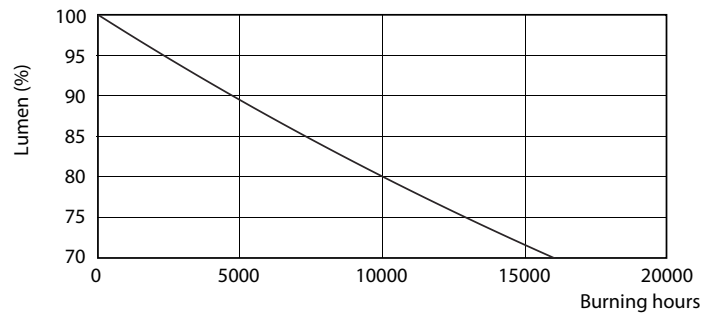

Product data

General Information	
Cap-Base	E27 [E27]
EU RoHS compliant	Yes
Nominal Lifetime (Nom)	15000 h
Switching Cycle	50000X
Technical Type	12.5-100W
Flux measurement reference	Sphere

Light Technical	
Color Code	840 [CCT of 4000K]
Beam Angle (Nom)	200 °
Luminous Flux (Nom)	1521 lm
Color Designation	Cool White (CW)
Correlated Color Temperature (Nom)	4000 K
Luminous Efficacy (rated) (Nom)	121.00 lm/W
Color Consistency	<6
Color Rendering Index (Nom)	80
LLMF At End Of Nominal Lifetime (Nom)	70 %

Dimensional drawing

Product	D	C
CorePro LEDbulb ND 12.5-100W A60 E27 840	60 mm	110 mm

A60 220-240V 12.5W-100W 4000K E27 ND

Photometric data

CorePro LEDbulb 100W E27 840 FR A60

CorePro LEDbulb 100W E27 840 FR A60

CorePro Plastic LEDbulbs

Photometric data

CorePro LEDbulb 100W E27 840 FR A60

Lifetime

LEDbulb 100W E27 840 FR A60

LEDbulb 100W E27 840 FR A60