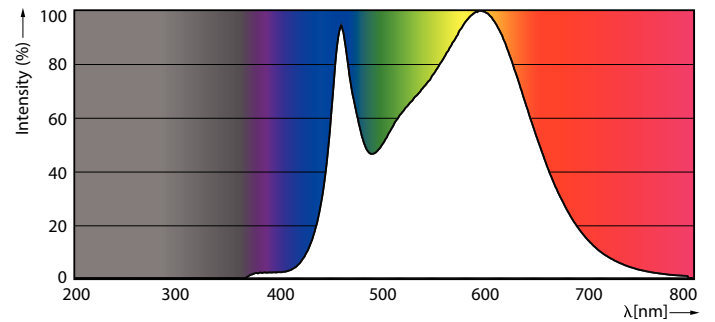

CorePro Plastic LEDbulbs

Bulb Shape	A60 [A 60mm]
Approval and Application	
Energy Efficiency Class	E
Energy Consumption kWh/1000 h	13 kWh
EPREL Registration Number	397637
Product Data	
Full product code	871869651030800

Order product name	CorePro LEDbulb ND 12.5-100W A60 E27 840
EAN/UPC - Product	8718696510308
Order code	929001312402
Numerator - Quantity Per Pack	1
Numerator - Packs per outer box	10
Material Nr. (12NC)	929001312402
Net Weight (Piece)	0.076 kg

Dimensional drawing

Product	D	C
CorePro LEDbulb ND 12.5-100W A60 E27 840	60 mm	110 mm

A60 220-240V 12.5W-100W 4000K E27 ND

Photometric data

CorePro LEDbulb 100W E27 840 FR A60

CorePro LEDbulb 100W E27 840 FR A60