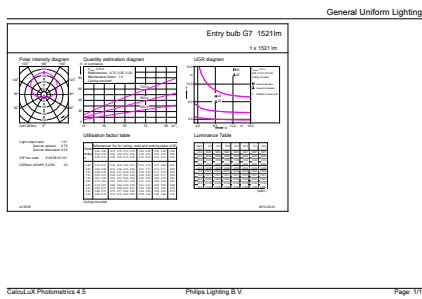

Product data

General Information	
Cap-Base	E27 [E27]
EU RoHS compliant	Yes
Nominal Lifetime (Nom)	15000 h
Switching Cycle	50000X
Technical Type	12.5-100W
Flux measurement reference	Sphere

Light Technical	
Color Code	840 [CCT of 4000K]
Beam Angle (Nom)	200 °
Luminous Flux (Nom)	1521 lm
Color Designation	Cool White (CW)
Correlated Color Temperature (Nom)	4000 K
Luminous Efficacy (rated) (Nom)	121.00 lm/W
Color Consistency	<6
Color Rendering Index (Nom)	80
LLMF At End Of Nominal Lifetime (Nom)	70 %

Temperature	
T-Case Maximum (Nom)	85 °C

Controls and Dimming	
Dimmable	No

Mechanical and Housing	
Bulb Finish	Frosted

CorePro Plastic LEDbulbs

Bulb Shape	A60 [A 60mm]
Approval and Application	
Energy Efficiency Class	E
Energy Consumption kWh/1000 h	13 kWh
EPREL Registration Number	397637
Product Data	
Full product code	871869651030800

Dimensional drawing

Product	D	C
CorePro LEDbulb ND 12.5-100W A60 E27 840	60 mm	110 mm

A60 220-240V 12.5W-100W 4000K E27 ND

Photometric data

CorePro LEDbulb 100W E27 840 FR A60

CorePro LEDbulb 100W E27 840 FR A60