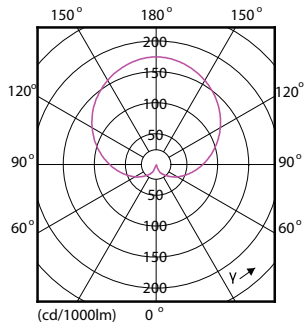

CorePro Plastic LEDbulbs

Photometric data

CorePro LEDbulb 100W E27 840 FR A60