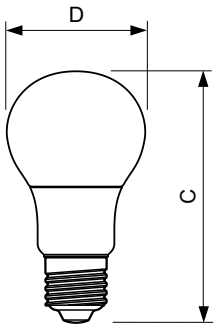

Product data

General Information	
Cap-Base	E27 [E27]
EU RoHS compliant	Yes
Nominal Lifetime (Nom)	15000 h
Switching Cycle	50000X
Technical Type	7.5-60W
Flux measurement reference	Sphere

Light Technical	
Color Code	830 [CCT of 3000K]
Beam Angle (Nom)	200 °
Luminous Flux (Nom)	806 lm
Color Designation	White (WH)
Correlated Color Temperature (Nom)	3000 K
Luminous Efficacy (rated) (Nom)	107.00 lm/W
Color Consistency	<6
Color Rendering Index (Nom)	80
LLMF At End Of Nominal Lifetime (Nom)	70 %

Temperature	
T-Case Maximum (Nom)	85 °C

Controls and Dimming	
Dimmable	No

Mechanical and Housing	
Bulb Finish	Frosted
Bulb Shape	A60 [A 60mm]

CorePro Plastic LEDbulbs

Approval and Application

Energy Efficiency Class	F
Energy Consumption kWh/1000 h	8 kWh
EPREL Registration Number	397635

Dimensional drawing

A60 220-240V 8W-60W 806lm 3000K E27 ND

Product	D	C
CorePro LEDbulb ND 7.5-60W A60 E27 830	60 mm	110 mm

Photometric data

CorePro LEDbulb 60W E27 830 FR A60

CorePro LEDbulb 40W E27 830 FR A60