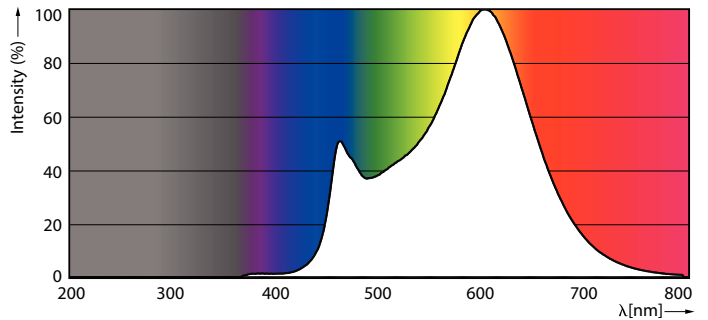

CorePro LEDbulb 40W E27 830 FR A60