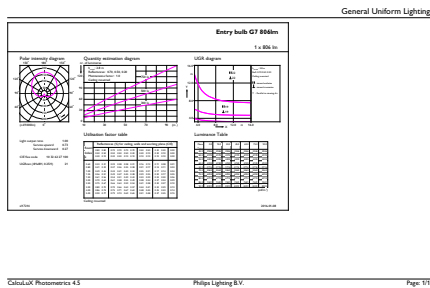

Photometric data

CorePro LEDbulb 60W E27 830 FR A60