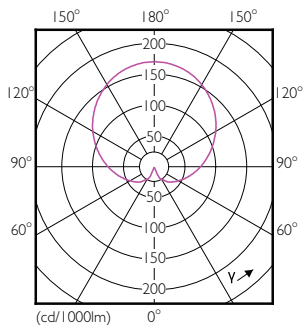

Product data

General Information	
Cap-Base	E27 [E27]
EU RoHS compliant	Yes
Nominal Lifetime (Nom)	15000 h
Switching Cycle	50000X
Technical Type	7.5-60W
Flux measurement reference	Sphere

Light Technical	
Color Code	830 [CCT of 3000K]
Beam Angle (Nom)	200 °
Luminous Flux (Nom)	806 lm
Color Designation	White (WH)
Correlated Color Temperature (Nom)	3000 K
Luminous Efficacy (rated) (Nom)	107.00 lm/W
Color Consistency	<6
Color Rendering Index (Nom)	80
LLMF At End Of Nominal Lifetime (Nom)	70 %

Dimensional drawing

A60 220-240V 8W-60W 806lm 3000K E27 ND

Product	D	C
CorePro LEDbulb ND 7.5-60W A60 E27 830	60 mm	110 mm

Photometric data

CorePro LEDbulb 60W E27 830 FR A60

CorePro LEDbulb 40W E27 830 FR A60