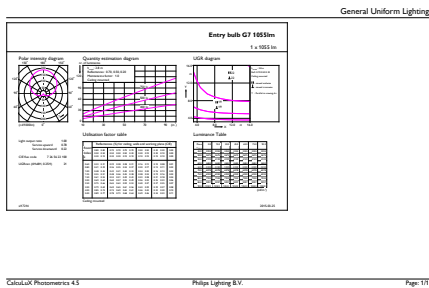

Photometric data

CorePro LEDbulb 75W E27 830 FR A60 ND