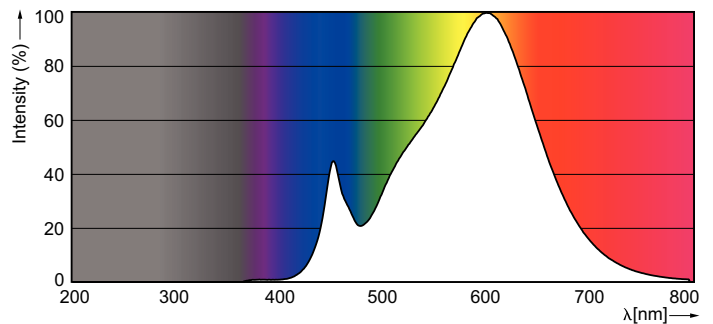

SDPO_LED Bulb_0023-Spectral Power distribution