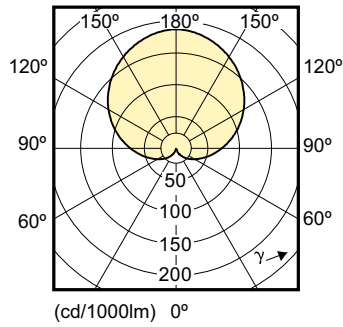

Photometric data

CorePro LEDbulb 75W E27 830 FR A60 ND