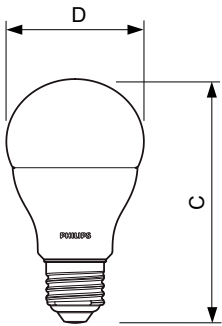

## Dimensional drawing

LED 10.5-75W E27 830

Product	D	C
CorePro LEDbulb ND 10.5-75W A60 E27 830	60 mm	110 mm